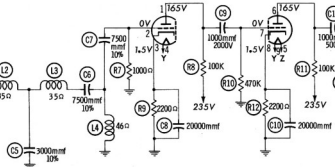

SUB CARRIER CATHODE FOLLOWER

V1a ECC82

SUB CARRIER AMP

V2 ECC83

CATHODE FOLLOWER SUB CARRIER AMP

V3 ECC82

STEREO DIMENSION

R1

MATR AMP

V1b ECC82

V3a ECC82

RIGHT CHANNEL AF AMP

V3b ECC82

RIGHT CHANNEL OUTPUT

LEFT CHANNEL OUTPUT

RECT V5 E280