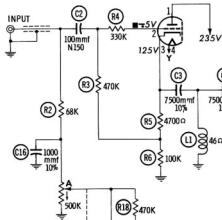

SUB CARRIER CATHODE FOLLOWER

V1a ECC82

SUB CARRIER AMP

V2 ECC83

CATHODE FOLLOWER SUB CARRIER AMP

V3 ECC82

STEREO DIMENSION

R1

MATR AMP

V1b ECC82

V3a ECC82

RIGHT CHANNEL AF AMP

V3b ECC82

RIGHT CHANNEL OUTPUT

LEFT CHANNEL OUTPUT

RECT V5 E280