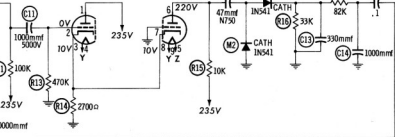

SUB CARRIER CATHODE FOLLOWER

V1a ECC82

SUB CARRIER AMP

V2 ECC83

CATHODE FOLLOWER SUB CARRIER AMP

V3 ECC82

STEREO DIMENSION

R1

MATR AMP

V1b ECC82

V3a ECC82

RIGHT CHANNEL AF AMP

V3b ECC82

RIGHT CHANNEL OUTPUT

LEFT CHANNEL OUTPUT

RECT V5 E280