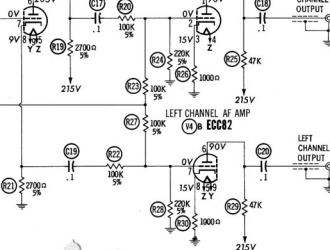

SUB CARRIER CATHODE FOLLOWER

V1a ECC82

SUB CARRIER AMP

V2 ECC83

CATHODE FOLLOWER SUB CARRIER AMP

V3 ECC82

STEREO DIMENSION

R1

MATR AMP

V1b ECC82

V3a ECC82

RIGHT CHANNEL AF AMP

V3b ECC82

RIGHT CHANNEL OUTPUT

LEFT CHANNEL OUTPUT

RECT V5 E280