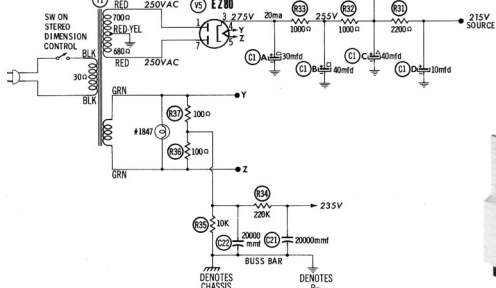

SUB CARRIER CATHODE FOLLOWER

V1a ECC82

SUB CARRIER AMP

V2 ECC83

CATHODE FOLLOWER SUB CARRIER AMP

V3 ECC82

STEREO DIMENSION

R1

MATR AMP

V1b ECC82

V3a ECC82

RIGHT CHANNEL AF AMP

V3b ECC82

RIGHT CHANNEL OUTPUT

LEFT CHANNEL OUTPUT

RECT V5 E280